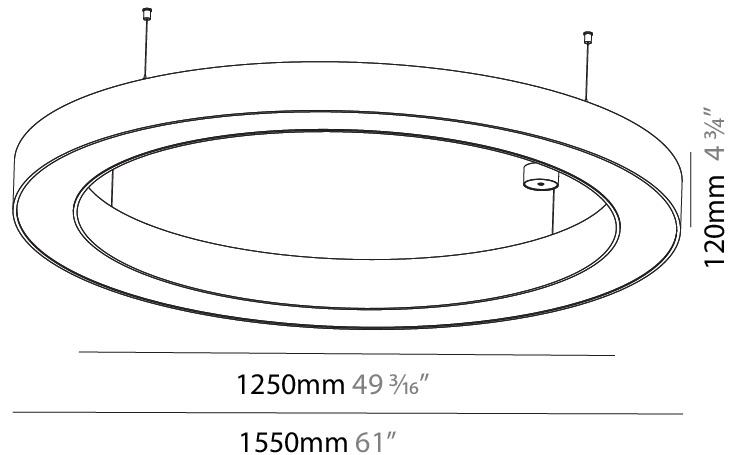

GENERAL

Series: Glorious
Subseries: Glorious
Brand: Prolight
Division: Architectural
Mounting Type: Suspension
Mounting Location: Ceiling
Subcategory: Ambient

PHYSICAL

Shape: Round
Diameter (mm): 1550
Diameter (in): 61
Height (mm): 120
Height (in): 4 ³/₄
Max. Overall Height (mm): 2120
Max. Overall Height (in): 83 ⁷/₁₆
Light Distribution: Direct / Indirect
Weight (kg): 16.737
Weight (lbs): 36.90
Diffuser: PMMA - Opal or Micro-Prism
Fixture Finish: SSR / BKV / CWI / CRY / HAB / UFT / ITA / RUA / FTG / MYG / LOD / PUS / FRO / FUP / KIA / POP / BLS / SPG / MEY / GOH / GUM / CHC / COM / ABZ / JAG / OBR / MOS / ROR
Fixture Material: Aluminum

ELECTRICAL

Lamp Type: LED (Zhaga Standard)
Input Wattage (W): 110
Total Output Wattage (W): 88 / 70.4 (3500K)
Dimming: Non-Dimming / Phase Dimming (120Vac only) / 0-10V Dimming
Driver Included: Yes
Driver Location: Integrated
Driver Type: Constant Current - 120 / 277Vac
Driver Class: Class 2
Input Voltage (V): 120 - 277
Constant Current (MA): 350 / 700/800 (3500K)

LED

Color Temperature (°K): 3000 / 3500 / 4000
Max. Delivered Lumen (lm): 6920 / 7164 / 7310 Direct / 4530 / 4938 / 4790 Indirect
CRI: >80 CRI
Efficiency (%): 68
Lamp Life (hrs): 50000

OPTICAL

RATINGS AND CERTIFICATIONS

Certified By: Certified for North American Standards
IP rating: IP20