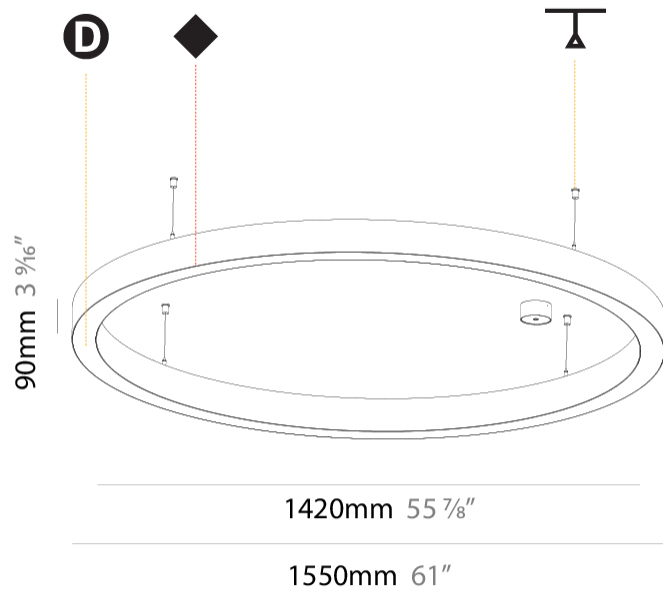

GENERAL

Series: Glorious
Subseries: Glorious Slim
Brand: Prolicht
Division: Architectural
Mounting Type: Suspension
Mounting Location: Ceiling
Subcategory: Ambient

PHYSICAL

Diameter (mm): 1550
Diameter (in): 61
Height (mm): 90
Height (in): 3 9/16
Max. Overall Height (mm): 2090
Max. Overall Height (in): 82 5/16
Light Distribution: Direct / Indirect
Weight (kg): 17.714
Weight (lbs): 37.71
Diffuser: PMMA - Opal or Micro-Prism
Fixture Finish: SSR / BKV / CWI / CRY / HAB / UFT / ITA / RUA / FTG / MYG / LOD / PUS / FRO / FUP / KIA / POP / BLS / SPG / MEY / GOH / GUM / CHC / COM / ABZ / JAG / OBR / MOS / ROR
Fixture Material: Aluminum
Cable Details: 2000mm or 6000mm Transparent Cable

ELECTRICAL

Lamp Type: LED (Zhaga Standard)
Input Wattage (W): 112 / 98
Total Output Wattage (W): 96 / 84
Dimming: Tri-Mode (Non-Dimming and Phase Dimming (120Vac only) and 0-10V Dimming)
Driver Included: Yes
Driver Location: Integrated
Driver Type: Constant Current - Universal
Driver Class: Class 2
Input Voltage (V): 120 - 277
Constant Current (MA): 350

LED

Color Temperature (°K): 3000 / 3500 / 4000
Max. Delivered Lumen (lm): 19660 / 20070 / 20480
CRI: >80 CRI
Lamp Life (hrs): 50000

OPTICAL

RATINGS AND CERTIFICATIONS

Certified By: Certified for North American Standards
IP rating: IP20